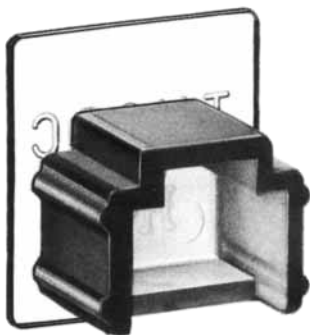

MODULAR CONNECTORS

CL 222 TM

ACCESSORIES FOR MODULAR CONNECTORS

DUST COVERS FOR MODULAR CONNECTORS

TM- * -DC *

No. of contacts	CL No.	Part No.	A	B	C	Cover color	RoHS
4	222-1364-6	TM-4-DC1	9	11	8.5	Dark grey	YES
6	222-0135-3	TM-6-DC	12	13	8.5	Natural	
6	222-1052-3	TM-6-DC1	11	11	8.5	Dark grey	
8	222-0276-5	TM-8-DC	15.6	13.9	6.5	Natural	
8	222-2261-9	TM-8-DC1	13.2	11.2	6.5	Natural	

Note 1: If the modular plug does not mate with the modular jack, mount the dust cover to protect the mating section.

Note 2: Orders must be placed in 100-unit volumes.